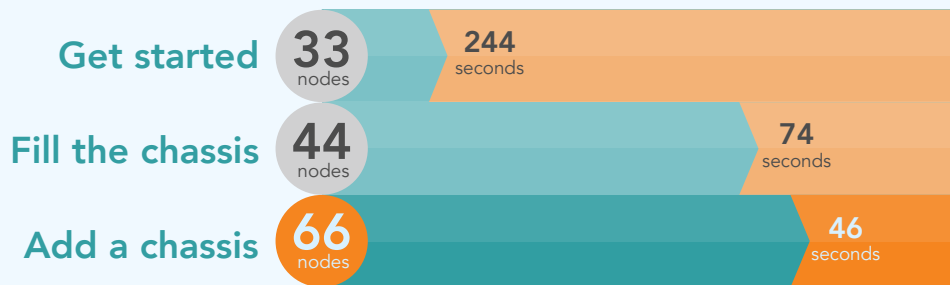

44 customizable slots in each **3U** chassis for space-efficient scalability

Powered by the Intel Xeon® processor D product family

Get insights faster by adding more server nodes

...and still have room to grow!