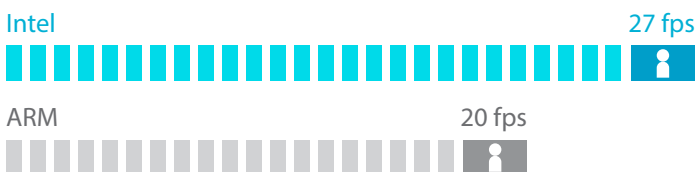

Less waiting, more learning.

The Intel® processor-powered Lenovo® ThinkPad® 11e Chromebook™ was faster than the ARM-based model in every scenario we tested, and delivered more frames per second while rendering an anatomy simulation.

35% more frames per second while rendering an anatomy simulation

Better performance without sacrificing battery life

Get all the facts in the full report at <http://facts.pt/1pdu9YX>

Copyright 2014 Principled Technologies, Inc. Based on "Intel processor-powered Lenovo ThinkPad 11e Chromebook for education," a Principled Technologies Report, July 2014. Principled Technologies® is a registered trademark of Principled Technologies, Inc. All other product names are the trademarks of their respective owners.