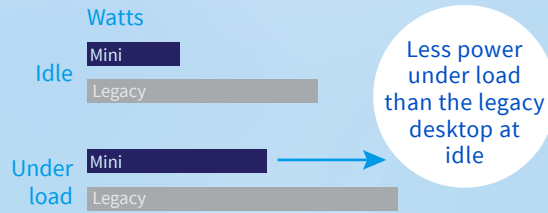

Shrink your desktops, expand your potential

Replacing legacy desktops with new mini PCs can boost employee productivity, lower IT and power costs, and revitalize employee workspaces.*

Pay less for power with up to 60% more efficient systems