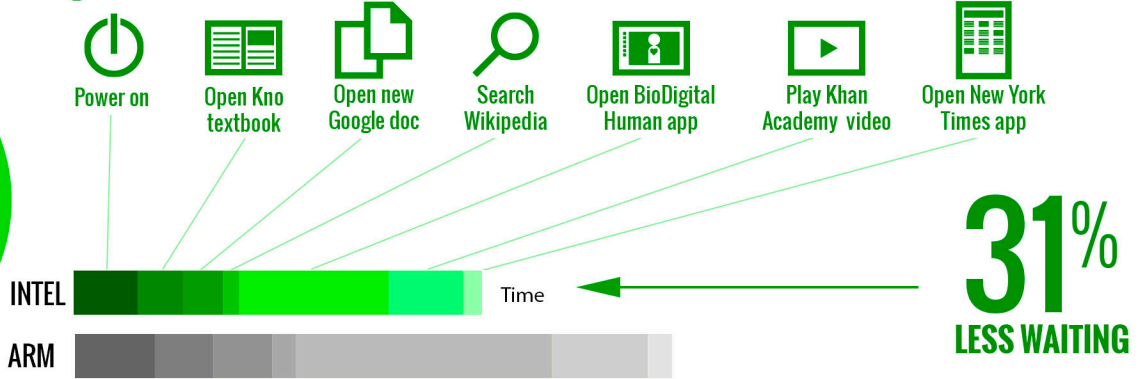

Doing math homework online

Creating an English presentation

Teaming up in science class

300% MORE FRAMES PER SECOND while rendering an anatomy simulation

13% LONGER BATTERY LIFE while browsing the Web

Read the full report at <http://facts.pt/1t3IWLb>