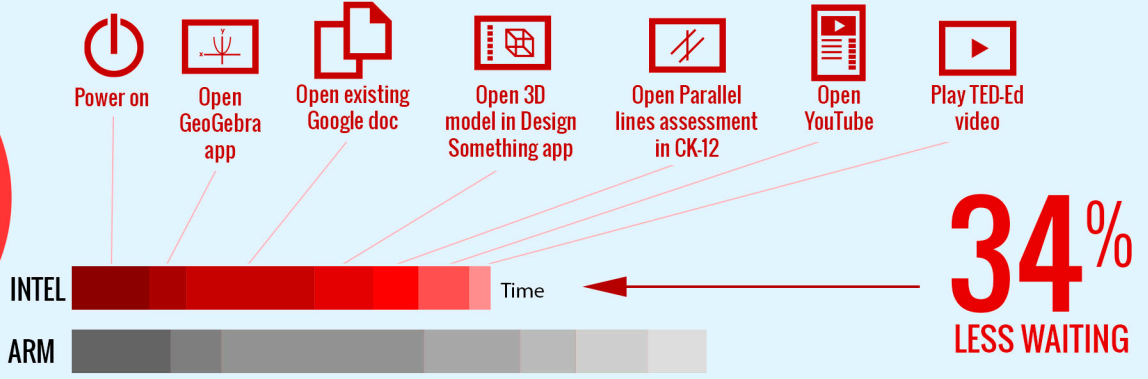

Doing math homework online

Creating an English presentation

Teaming up in science class

300% MORE FRAMES PER SECOND while rendering an anatomy simulation

13% LONGER BATTERY LIFE while browsing the Web

Read the full report at <http://facts.pt/1t3IWLb>