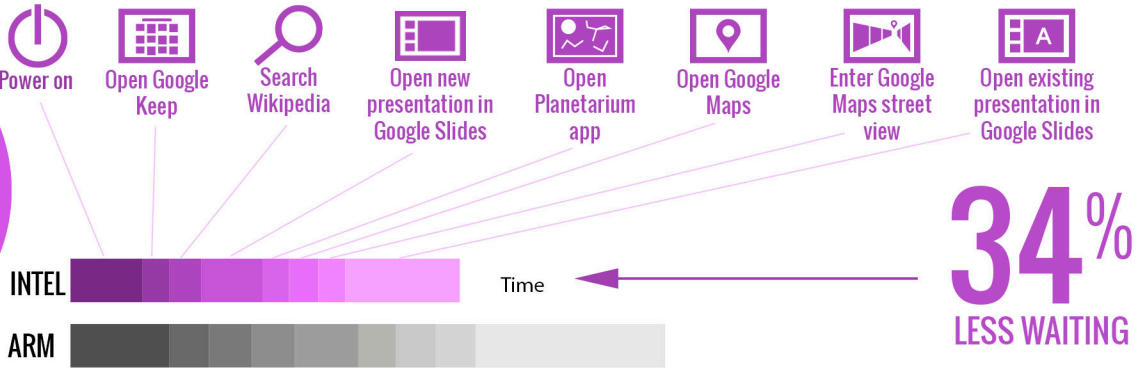

Doing math homework online

Creating an English presentation

Teaming up in science class

300% MORE FRAMES PER SECOND while rendering an anatomy simulation

13% LONGER BATTERY LIFE while browsing the Web

Read the full report at <http://facts.pt/1t3IWLb>