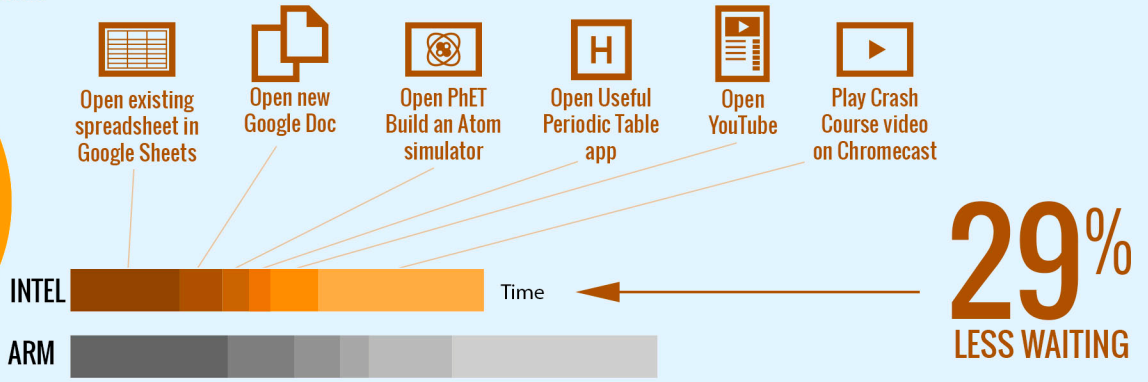

Doing math homework online

Creating an English presentation

Teaming up in science class

300% MORE FRAMES PER SECOND while rendering an anatomy simulation

13% LONGER BATTERY LIFE while browsing the Web

Read the full report at <http://facts.pt/1t3IWLb>