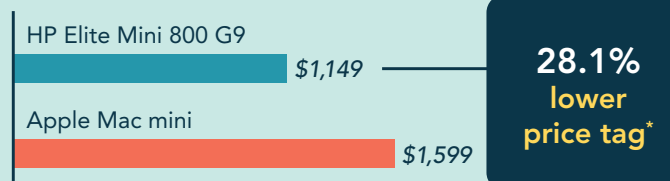

WebXPRT 4 scores

Native web browsers | Higher is better

Free up budget resources

Price

USD | Lower is better

Optimize your workspace

20.0%
more compact system with
more—and more varied—ports

Front: