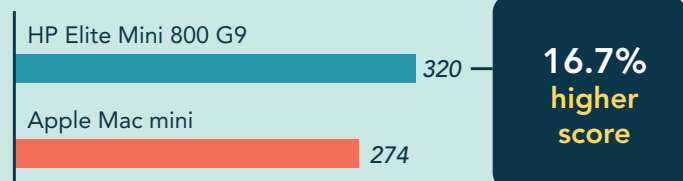

Discover faster web performance at a lower cost with the HP Elite Mini 800 G9 Desktop PC powered by a 13th Gen Intel® Core™ processor

vs. the Apple® Mac mini® powered by an Apple M2 Pro processor

Stay on task with faster web browsing

WebXPRT 4 scores

Native web browsers | Higher is better

Free up budget resources

Price

USD | Lower is better

Optimize your workspace

20.0%
more compact system with
more—and more varied—ports

Front: