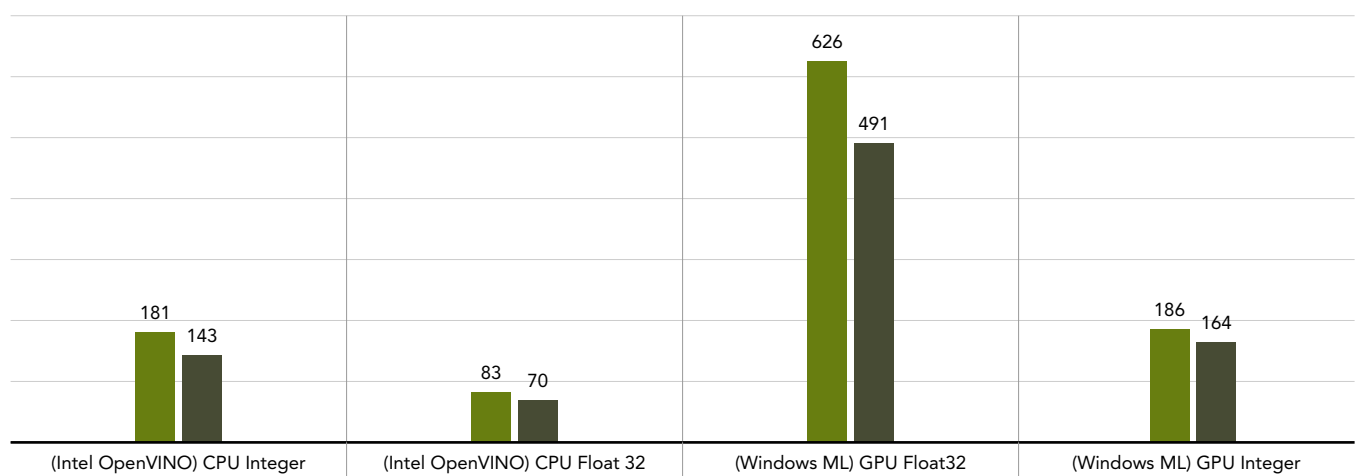

Put AI to work for you more efficiently

Procyon® AI Inference Benchmark for Windows

Score | Higher is better

HP ZBook Studio 16 G10 HP ZBook Studio 16 G9