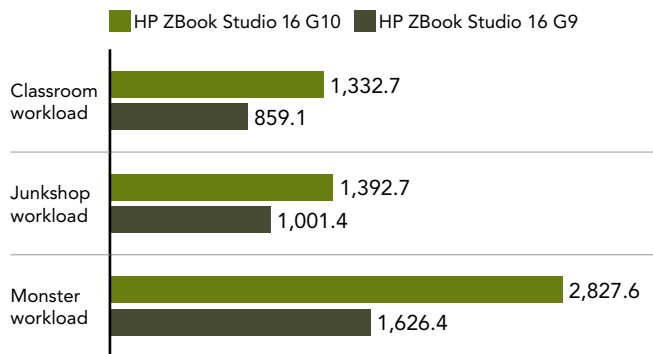

Build complex graphics faster

Blender 3.6

Samples per minute | Higher is better