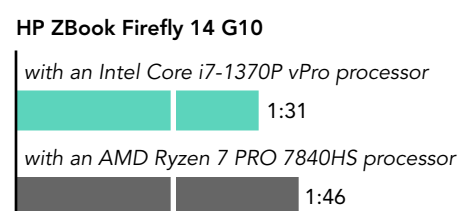

Create a panoramic 45MP using using Photomerge and Content Aware elements in Adobe® Photoshop®

Time (minutes:seconds) | Lower is better

To learn more about our competitive processor findings, read the full report at <https://facts.pt/2PxNbu8>