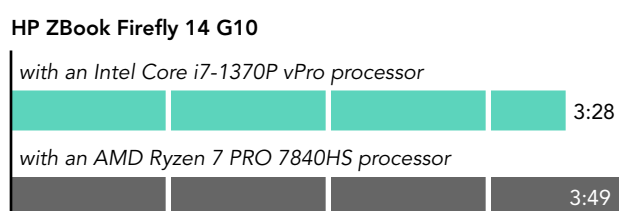

HandBrake hardware 4K video render with Fast 1080p30 preset

Time (minutes:seconds) | Lower is better

Create attractive and realistic compositions in less time