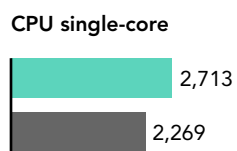

Geekbench 6

Score | Higher is better

HP ZBook Firefly 14 G10

with an Intel Core i7-1370P vPro processor | with an AMD Ryzen 7 PRO 7840HS processor