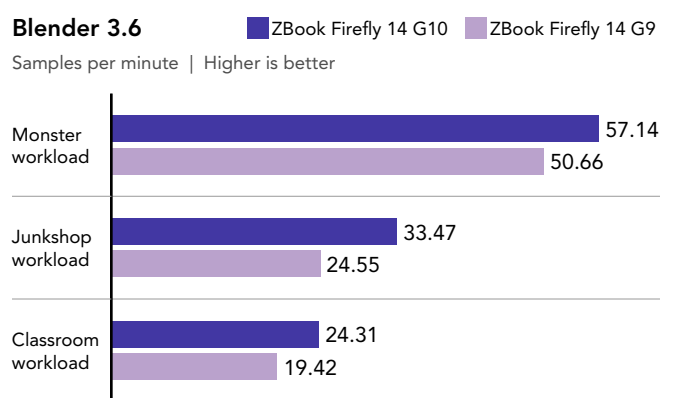

Reduce the time it takes to draw AI-driven conclusions from datasets by upgrading