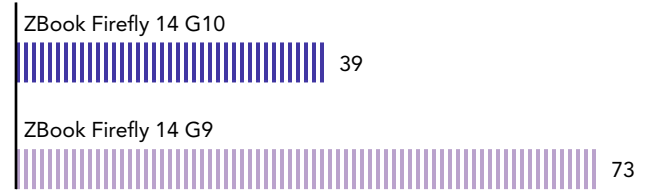

Upscale image resolution 4x using Gigapixel AI

Time (seconds) | Lower is better