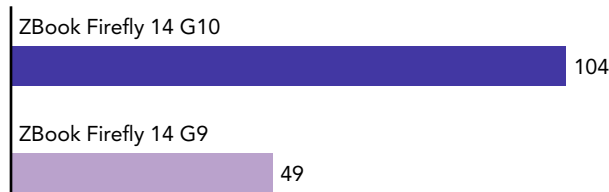

Procyon AI Inference Benchmark for Windows

Score | Higher is better

Reduce the time it takes to process images by upgrading