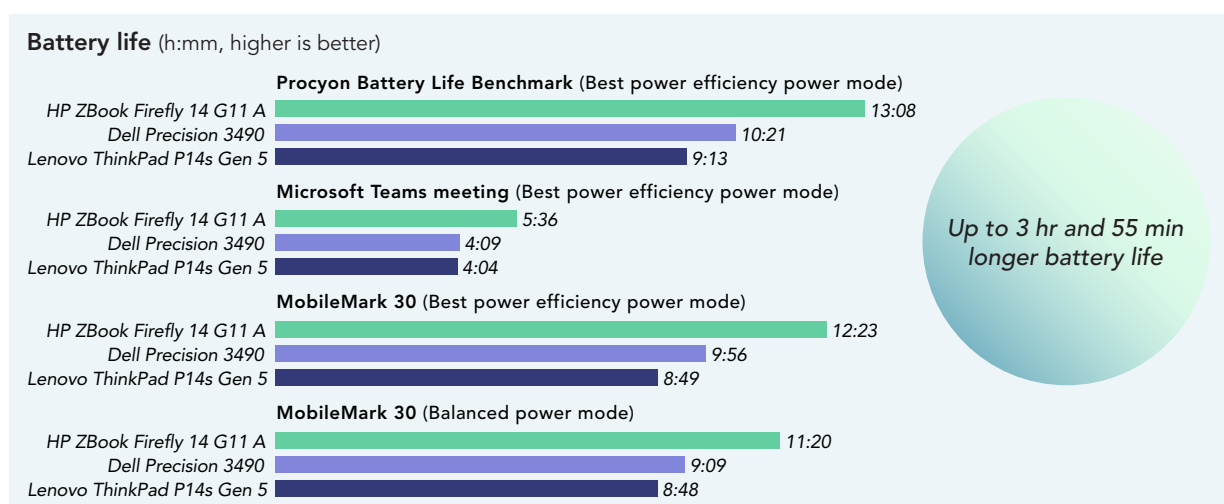

Work where you want without compromise

Procyon® Battery Life Benchmark and MobileMark 30 use Office 365 and Adobe® Creative Cloud® applications to simulate real-world office productivity and content creation scenarios.³ We also ran down the batteries during a Microsoft Teams video meeting with nine participants.