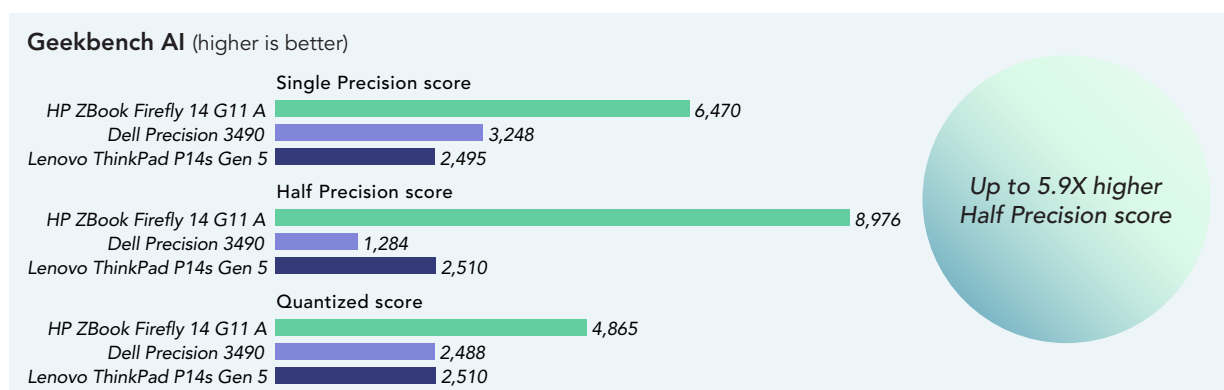

Run 3D animation and probability simulations faster

SPECworkstation® 3.1 measures CPU, graphics, I/O, and memory bandwidth in media and entertainment workloads (e.g., 3D animation, video encoding, and rendering) as well as financial services workloads (e.g., probability simulation and pricing models).¹

Get answers faster with neural networks

Geekbench AI evaluates different levels of real-world AI performance.²

- **Single Precision scores** are relevant for such use cases as medicine and deep learning, where higher levels of precision are necessary for hyper-accurate image analysis and object classification.
- **Half Precision scores** are relevant for data scientists working with small datasets or models that need more precision than Quantized scores provide—but not as much as Single Precision requires.
- **Quantized scores** are relevant for such use cases as surveillance and security, where you need enough precision to identify whether an animal or human being is activating a vision-based sensor.