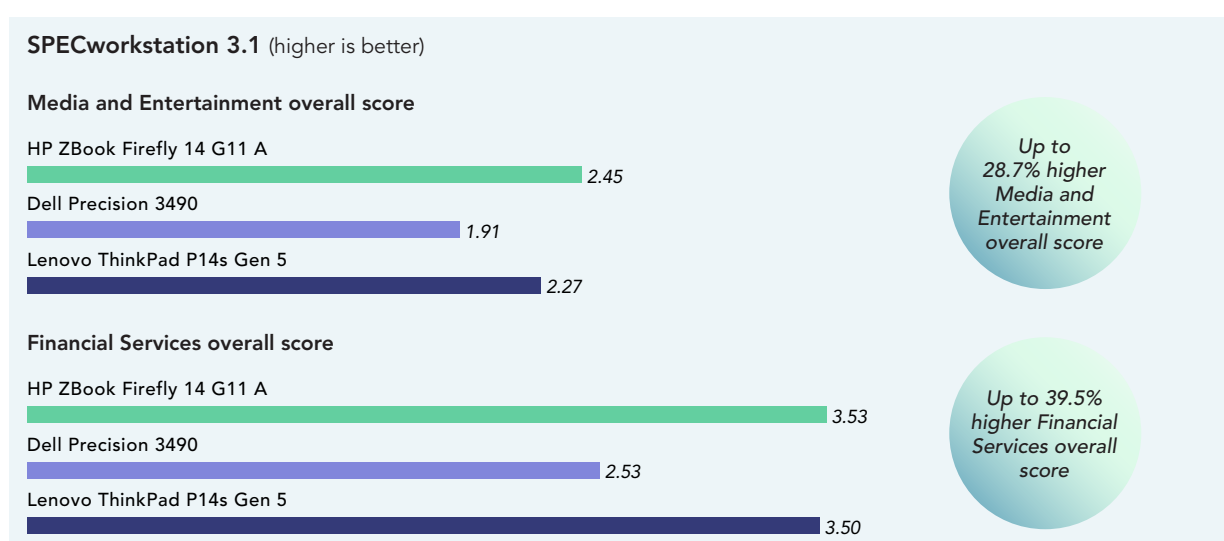

Get more done with an HP ZBook Firefly G11 A Mobile Workstation PC

We compared system responsiveness and battery life on an AMD Ryzen™ 7 PRO 8840HS processor-powered 14-inch HP ZBook Firefly G11 A Mobile Workstation PC to Intel® Core™ Ultra 7 165H processor-based Dell™ Precision™ and Lenovo® ThinkPad® mobile workstations

Run 3D animation and probability simulations faster

SPECworkstation® 3.1 measures CPU, graphics, I/O, and memory bandwidth in media and entertainment workloads (e.g., 3D animation, video encoding, and rendering) as well as financial services workloads (e.g., probability simulation and pricing models).¹

Get answers faster with neural networks

Geekbench AI evaluates different levels of real-world AI performance.²

- **Single Precision scores** are relevant for such use cases as medicine and deep learning, where higher levels of precision are necessary for hyper-accurate image analysis and object classification.
- **Half Precision scores** are relevant for data scientists working with small datasets or models that need more precision than Quantized scores provide—but not as much as Single Precision requires.
- **Quantized scores** are relevant for such use cases as surveillance and security, where you need enough precision to identify whether an animal or human being is activating a vision-based sensor.