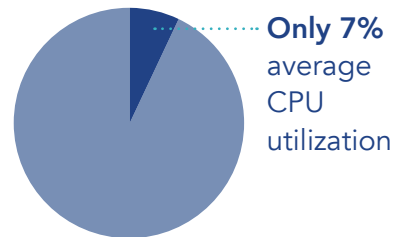

The Dell EMC Surveillance Validation Lab

When your business implements a video management solution validated by Dell EMC, you do so knowing that Dell EMC has already tested and approved it for use. Learn more about Dell EMC validation at: <https://www.dell EMC.com/en-us/solutions/surveillance-security.htm>.

Learn more at <http://facts.pt/ug5bdyd>

Copyright 2019 Principled Technologies, Inc. Based on "Take the guesswork out of video surveillance with pre-validated Milestone solutions from Dell EMC," a Principled Technologies report, June 2019. Principled Technologies® is a registered trademark of Principled Technologies, Inc. All other product names are the trademarks of their respective owners.