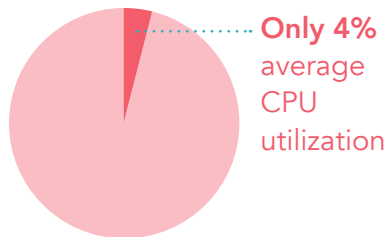

Reliable performance during simulated disk failure and rebuild

154 MB/s average disk throughput