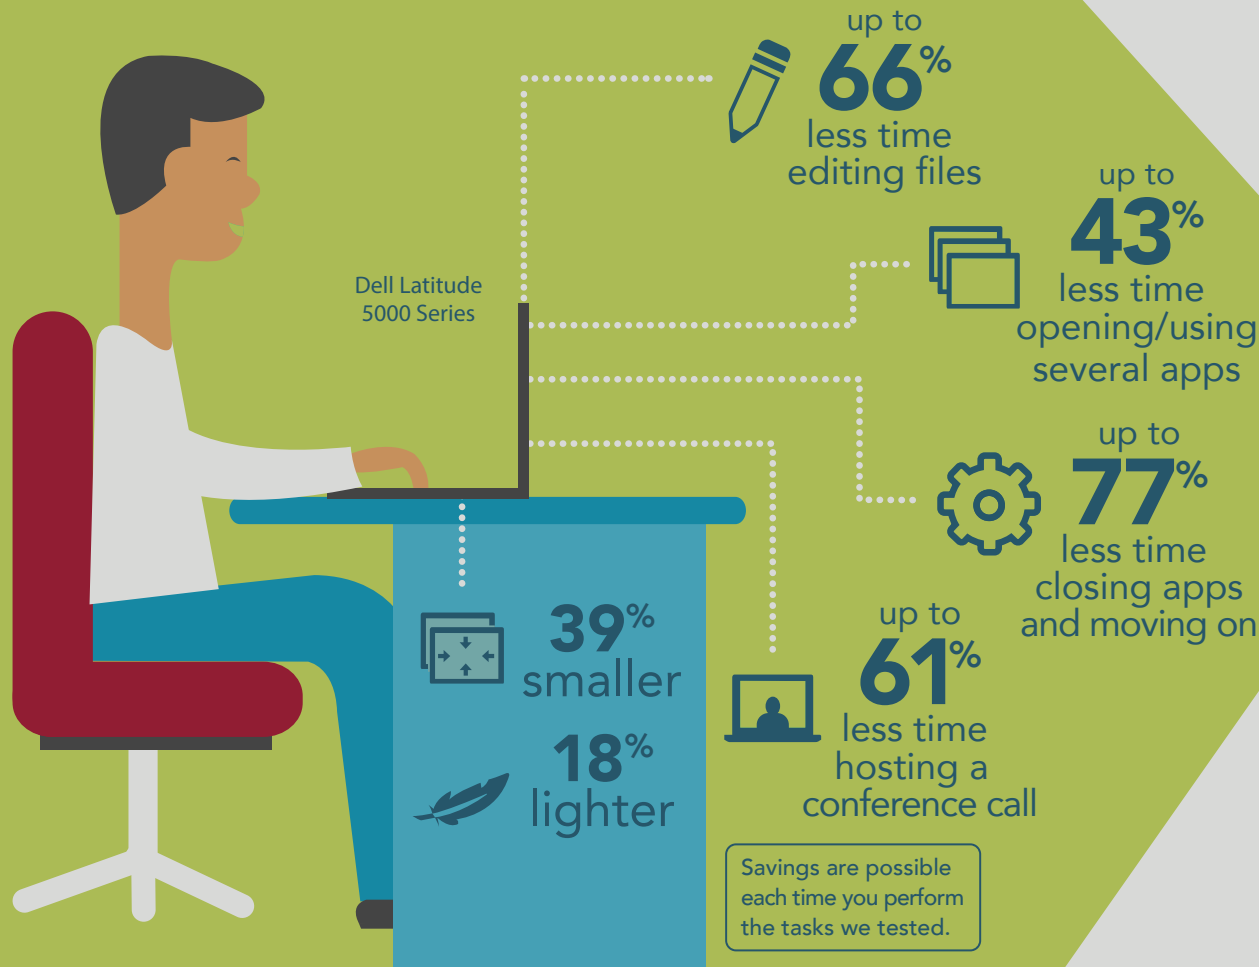

Upgrade your laptop – and get the job done in half the time

The Dell Latitude 14 5000 Series (E5450) powered by a 5th generation Intel® Core™ processor enables users to get more done and delivers fast ROI to IT – all in a smaller, sleeker design*