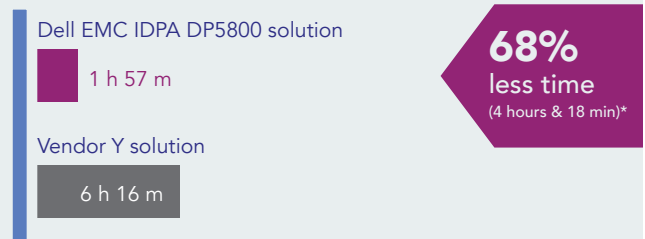

Total time to complete seven simulated days of backups for 500 VMs and two large databases